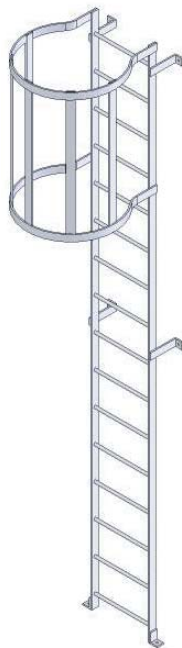

SLC Static Ladder with Safety Cage