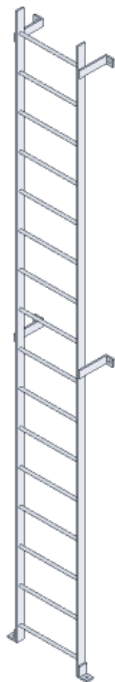

## Aluminium Access Ladders

### Aluminium Ladder Specifications:

Alloy class 1 Stiles 87mm x 27mm  
Class 1 Heavy Duty Rung 22m Dia, serrated surface.  
Stand off brackets from 50 x 10mm alloy bar.  
Fixings in Stainless Steel A4 Grade.  
Guardrail height: 1100mm  
Overall ladder width: 454mm  
Clear standoff distance from wall: 113mm

### Aluminium Safety Cage / Hoop Specifications:

(Cages above 2500mm)  
Strap: 50 x 10mm alloy bar.  
Fixings: Socket button bolts (A4 Stainless Steel)  
5 No straps as BS4211:2005

### Aluminium Walkthrough / Handrail Specification:

Height: 1100mm above surface of decking.  
Top Rail: 50mm diameter tube.  
Midrail: 66 x 19mm aluminium box section.  
All internal fixings to be dome.  
Finish: Mill finish aluminium.