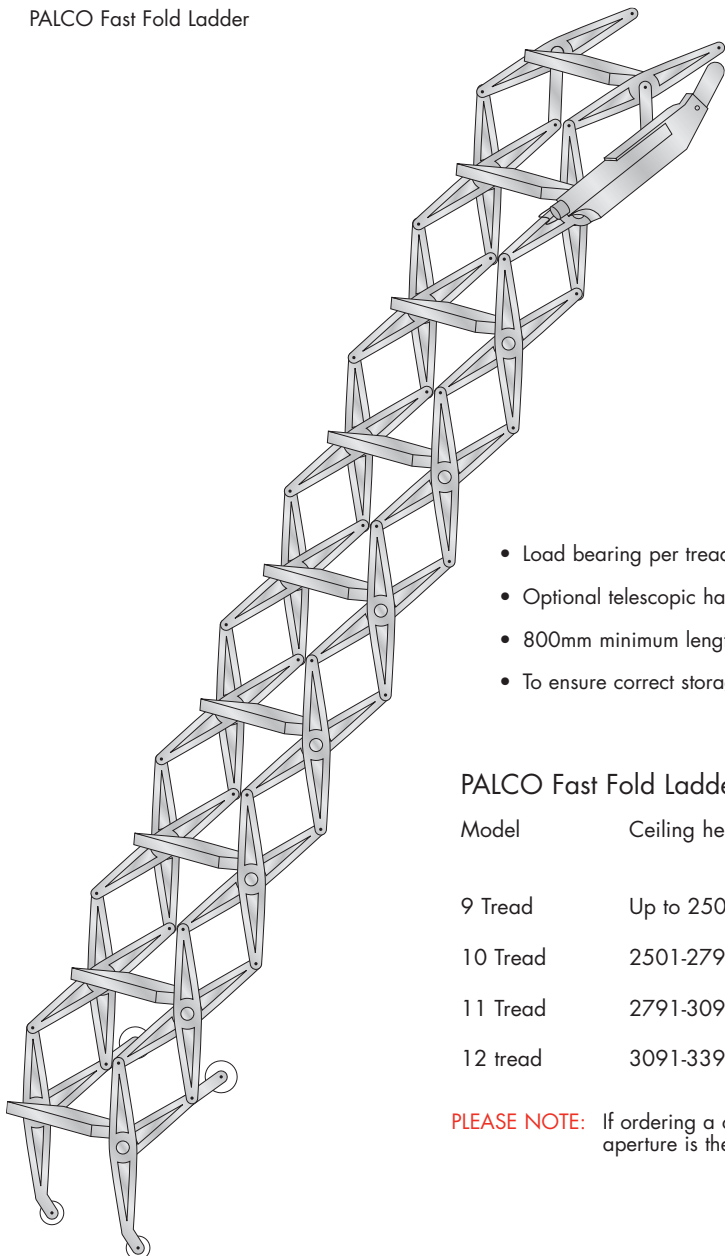

PALCO Fast Fold Ladder

- Load bearing per tread 200kgs
- Optional telescopic handrail on left / right hand side or both sides.
- 800mm minimum length recommended for ease of use.
- To ensure correct storage an 80mm spacer behind the head board is recommended.

PALCO Fast Fold Ladder Guide

Model	Ceiling height	Minimum aperture WxL	Head Board	Tread Size
9 Tread	Up to 2500mm	600x620	600x200	140 Deep x 350mm Wide
10 Tread	2501-2790	600x670	600x200	140 Deep x 350mm Wide
11 Tread	2791-3090	600x750	600x200	140 Deep x 350mm Wide
12 tread	3091-3390	600x800	600x200	140 Deep x 300mm Wide

PLEASE NOTE: If ordering a ceiling access hatch to be fitted beneath this ladder, please ensure the minimum aperture is the available clear opening when the hatch is open.