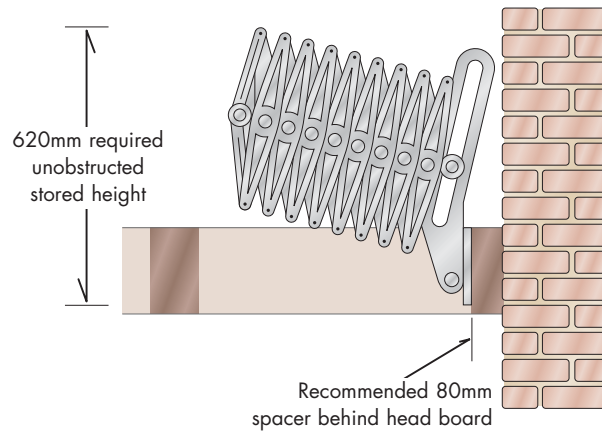

PALCO Fast Fold Ladder

- Load bearing per tread 200kgs
- Optional telescopic handrail on left / right hand side or both sides.
- 800mm minimum length recommended for ease of use.
- To ensure correct storage an 80mm spacer behind the head board is recommended.

PALCO Fast Fold Ladder Guide

Model	Ceiling height	Minimum aperture WxL	Head Board	Tread Size
9 Tread	Up to 2500mm	600x620	600x200	140 Deep x 350mm Wide
10 Tread	2501-2790	600x670	600x200	140 Deep x 350mm Wide
11 Tread	2791-3090	600x750	600x200	140 Deep x 350mm Wide
12 tread	3091-3390	600x800	600x200	140 Deep x 300mm Wide

PLEASE NOTE: If ordering a ceiling access hatch to be fitted beneath this ladder, please ensure the minimum aperture is the available clear opening when the hatch is open.